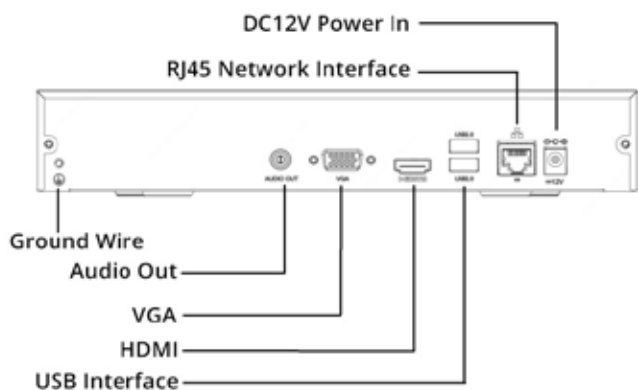

WeLanc-SN10

Smart Network Video Recorder supporting Face Capture

Interface

Main Features

- Hisilicon 3536D Chip
- Plug&Play
- Auto-identification of WeLanc IP cameras and 3rd party ONVIF IP cameras
- Support preview/storage/playback of video at 5.0 Megapixels resolution
- Support H.265/H.264, H.265 compression effectively reduces the storage space up to 50%
- HDMI/VGA simultaneous output
- Lock and unlock important record files
- Alarm event pre-record and post-record
- Max 4-channel SD playback and reverse playback
- Support frame by frame playback and 1/8 slow motion playback to capture details of moving objects
- 1 SATA hard disk can be connected with 10 TB capacity
- Network analysis tool
- UPnP、NTP、SMTP、FTP、PPPoE、DDNS、DHCP
- Smartphone P2P/Cloud client remote access and control ANR technology to enhance storage reliability when the network is disconnected