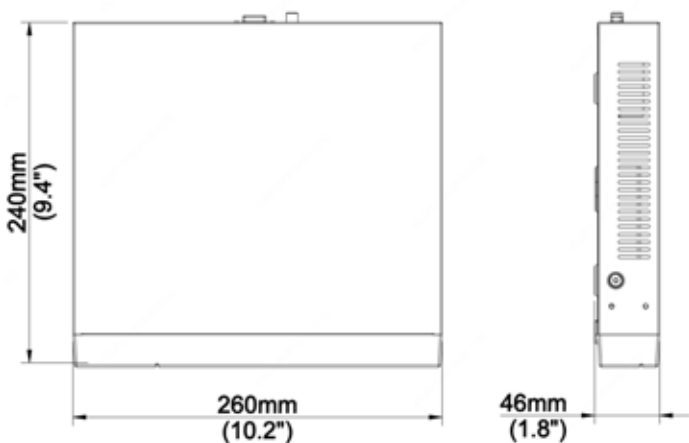

Dimension

Application

Specification

Model		SN10	
Encode	DSP	Hi-3536D	
	Video Format	H.265/H.264	
	Decode	1 x 5MP@30fps, 1x 4MP@30fps, 1 x 3MP@30fps, 2 x 1080p@30fps, 4x 720p@30fps, 10x D1@30fps	
	Audio Format	G.711	
Video Input	IP Video Input	10 -ch	
	IPC Input	Up to 10-ch 5MP\ 4MP\3MP\2MP H.265 / H.264	
	Incoming Bandwidth	30Mbps	
Video Output	HDMI Output	1-ch HDMI resolution: 1024x768/60HZ, 1280x720/60HZ, 1280x1024/60HZ, 1600x1200/60HZ, 1920x1080/50HZ, 1920x1080/60HZ (Default 1280x1024/60HZ)	
	VGA Output	1-ch VGA resolution: 1024x768/60HZ, 1280x720/60HZ, 1280x1024/60HZ, 1600x1200/60HZ, 1920x1080/50HZ, 1920x1080/60HZ (Default 1280x1024/60HZ)	
	Video Output Interface	HDMI/VGA simultaneous output	
	Audio Output	1-ch	
	Multi-screen Display	1/4/6/8/9/10/16	
	Outcoming Bandwidth	20 Mbps	
	Encoding/Decoding Parameters	Live view/Playback resolution	5MP/4MP/3MP/1080P/960P/720P/960H/D1/2CIF/CIF/QCIF
Recording Resolution		5MP/4MP/3MP/1080P/960P/720P/960H/D1/2CIF/CIF/QCIF	
Max Recording Channel		10	
Frame rate		Main stream : 1 -ch 5MP 30 fps\1 -ch 4MP 30 fps\1 -ch 3MP 30 fps, 2 -ch 2MP 30 fps	Third Stream : 4-ch Synchronous playback
Multi-screen Playback		1/4	
Playback Search		Instant Playback, Regular Playback, Event Playback, Bookmark Playback, External File Playback	
Playback Mode		Frame by Frame, Rewind, 16 x Fast Forward, 1/8 x Slow Forward 30s Forward/Backward Play	
Backup Mode		USB Backup, Network Backup	
Remote View Parameter	Synchronous Preview Channel	Up to 10-ch (Main stream)	
	Synchronous Playback ChannelUp	Up to 4-ch (Main stream)	
Hard disk	SATA	1 x SATA interface	
	Capacity	Up to 500GB/1TB/2TB/3TB/4TB/5TB/6TB/8TB/10TB capacity for each HDD	
External Interface	Network Interface	1 x RJ45 10M/100M self-adaptive Ethernet interface	
	USB Interface	2 xUSB2.0	
General	Power Supply	12V DC, 9-16V DC input	
	Consumption	≤8W (without hard disk or DVD-R/W)	
	Working Temperature	-10°C ~ +55°C	
	Working Humidity	10% ~ 90% (No condensation)	
	Weight	≤1Kg (without hard disk or DVD-R/W)	
	Dimensions	44mm (H) x240mm (D) x260mm (W) 1U	