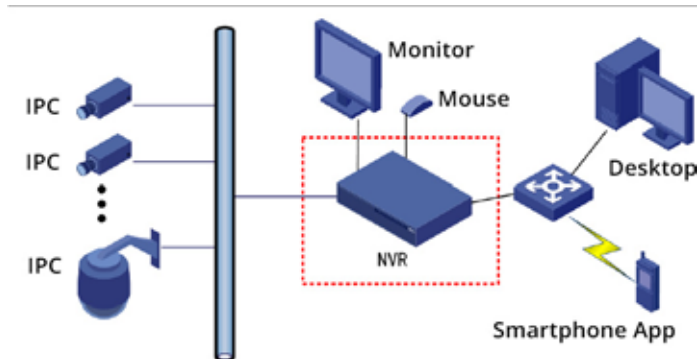

Application

Specification

Model		SN10		
Encode	DSP	Hi-3536D		
	Video Format	H.265/H.264		
	Decode	1 x 5MP@30fps, 1x 4MP@30fps, 1 x 3MP@30fps, 2 x 1080p@30fps, 4x 720p@30fps, 10x D1@30fps		
	Audio Format	G.711		
Video Input	IP Video Input	10 -ch		
	IPC Input	Up to 10-ch 5MP\ 4MP\3MP\2MP H.265 / H.264		
	Incoming Bandwidth	30Mbps		
Video Output	HDMI Output	1-ch HDMI resolution: 1024x768/60HZ, 1280x720/60HZ, 1280x1024/60HZ, 1600x1200/60HZ, 1920x1080/50HZ, 1920x1080/60HZ (Default 1280x1024/60HZ)		
	VGA Output	1-ch VGA resolution: 1024x768/60HZ, 1280x720/60HZ, 1280x1024/60HZ, 1600x1200/60HZ, 1920x1080/50HZ, 1920x1080/60HZ (Default 1280x1024/60HZ)		
	Video Output Interface	HDMI/VGA simultaneous output		
	Audio Output	1-ch		
	Multi-screen Display	1/4/6/8/9/10/16		
	Outcoming Bandwidth	20 Mbps		
	Encoding/Decoding Parameters	Live view/Playback resolution	5MP/4MP/3MP/1080P/960P/720P/960H/D1/2CIF/CIF/QCIF	
Recording Resolution		5MP/4MP/3MP/1080P/960P/720P/960H/D1/2CIF/CIF/QCIF		
Max Recording Channel		10		
Frame rate		Main stream : 1 -ch 5MP 30 fps\1 -ch 4MP 30 fps\1 -ch 3MP 30 fps, 2 -ch 2MP 30 fps	Third Stream : 4-ch Synchronous playback	
Multi-screen Playback		1/4		
Playback Search		Instant Playback, Regular Playback, Event Playback, Bookmark Playback, External File Playback		
Playback Mode		Frame by Frame, Rewind, 16 x Fast Forward, 1/8 x Slow Forward 30s Forward/Backward Play		
Backup Mode		USB Backup, Network Backup		
Remote View Parameter	Synchronous Preview Channel	Up to 10-ch (Main stream)		
	Synchronous Playback ChannelUp	Up to 4-ch (Main stream)		
Hard disk	SATA	1 x SATA interface		
	Capacity	Up to 500GB/1TB/2TB/3TB/4TB/5TB/6TB/8TB/10TB capacity for each HDD		
External Interface	Network Interface	1 x RJ45 10M/100M self-adaptive Ethernet interface		
	USB Interface	2 xUSB2.0		
General	Power Supply	12V DC, 9-16V DC input		
	Consumption	≤8W (without hard disk or DVD-R/W)		
	Working Temperature	-10°C ~ +55°C		
	Working Humidity	10% ~ 90% (No condensation)		
	Weight	≤1Kg (without hard disk or DVD-R/W)		
	Dimensions	44mm (H) x240mm (D) x260mm (W) 1U